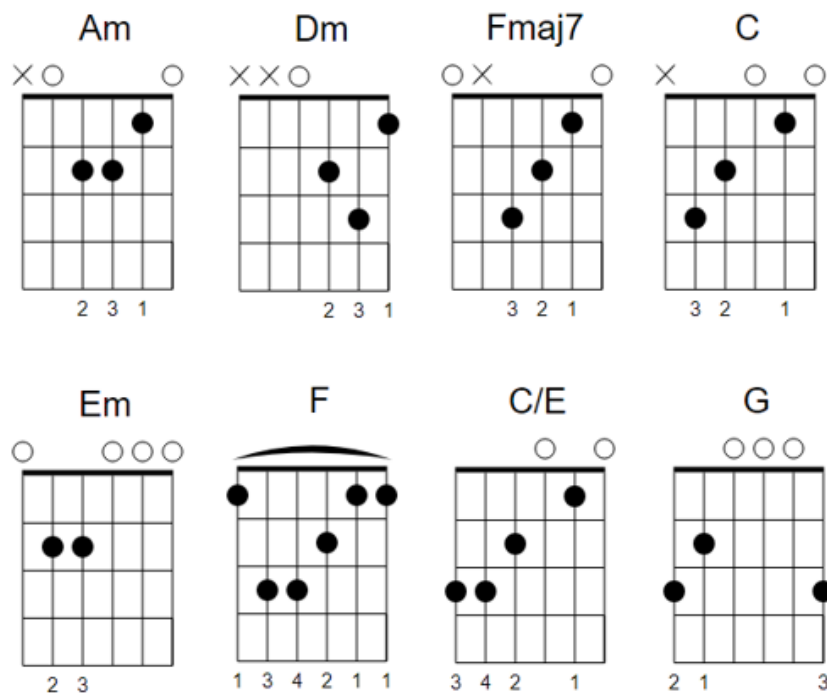

Katy Perry - Chained to the rhythm

Intro

A^m | A^m | A^m | D^m

② [Empty guitar staff]

F^{m7} | C | E^m

[Empty guitar staff]

A^m | D^m

[Empty guitar staff]

F^{m7} | C | E^m

[Empty guitar staff]

F | D^m | C | A^m | E^m

③ [Musical staff with notes and chord A^m]

A^m | D^m

④ [Empty guitar staff]

F^{m7} | C | E^m

[Empty guitar staff]

A^m | D^m

[Empty guitar staff]

F^{m7} | C | E^m

[Empty guitar staff]

① A^m | ② D^m | C | F | G | A^m

[Musical staff with notes and chord diagrams for G, D^m, and C]

G | G

[Empty guitar staff]

A^m | D^m

⑤ [Empty guitar staff]

F^{m7} | C | E^m

[Empty guitar staff]

Katy Perry - Chained to the rhythm

Accords plus 'Funky'